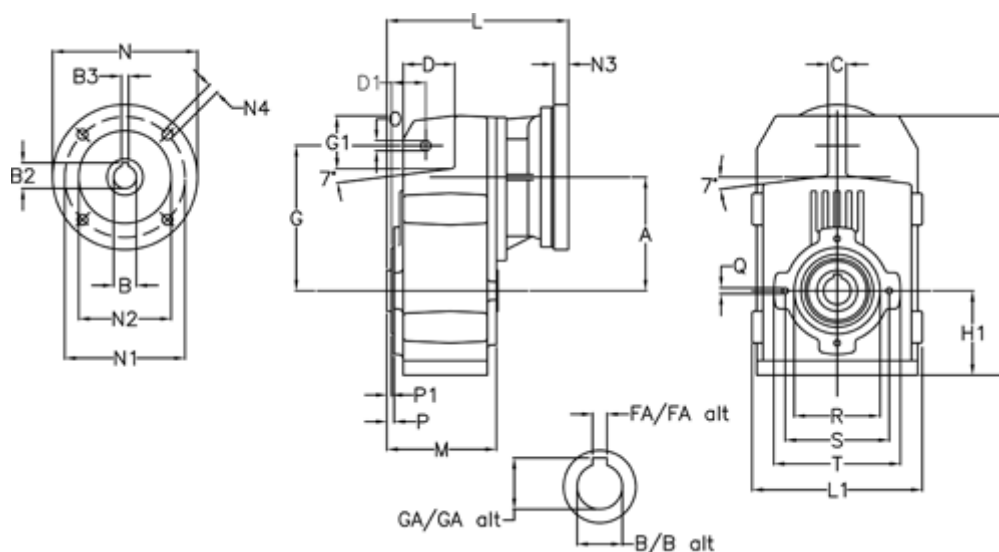

Article number: 29560418074220

Description: Shaft mounted gear  
A413H40-180,7-P63B5

## Measures

A = 175.75	FA = 12	M = 144.0	Q = M12x19
B = 40	G = 218	N = 140	R = 130
B1 = 11	G1 = 97.5	N1 = 115	S = 165
B2 = 12.8	GA = 43.0	N2 = 95	T = 200
B3 = 4	H = 389.0	N4 = M8x19	
C = 16	H1 = 116.0	O = 14	
D = 79.0	L = 246.0	P = 7.5	
D1 = 56.5	L1 = 242	P1 = 3.5	